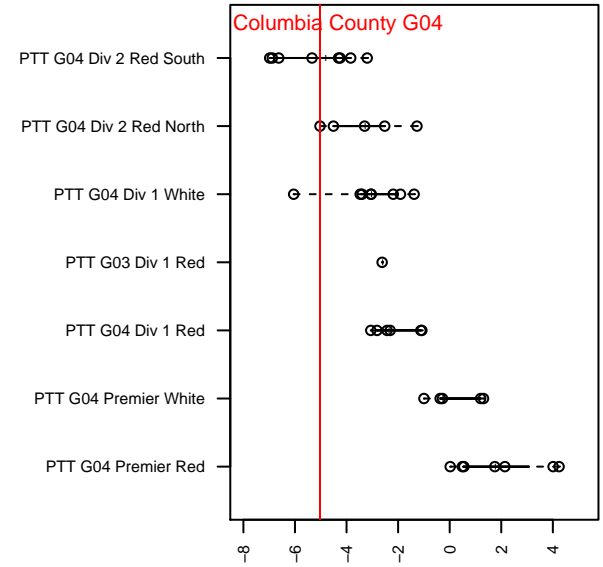

**attack and defense rating
relative to others at age
and all opponents in last 13 months**